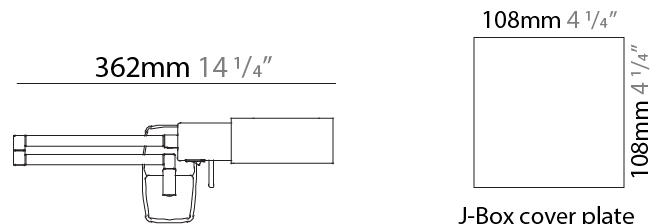

ELEA LECTURA SURFACE

D93246-

base number   Finish
Options

PROJECT	_____
TYPE	_____
SPECIFIER	_____
QUANTITY	_____
DATE	_____

1. To build a product code in our configurator select the specify button on the base model # product page
2. To build a manual product code on this datasheet choose from the options listed below in blue font and add the suffix to the base model #

GENERAL

Series: Elea Lectura
Brand: Milan
Division: Design
Mounting Type: Surface
Mounting Location: Wall

PHYSICAL

Shape: Abstract
Length (mm): 362 - 550
Length (in): 14 1/4
Height (mm): 118
Height (in): 4 5/8
Extension (mm): 362 - 550
Extension (in): 14 1/4
Light Distribution: Adjustable / Direct
Fixture Finish: **BLK / NIC**
Fixture Material: Aluminum

ELECTRICAL

Lamp Type: LED
Input Wattage (W): 12
Dimming: Electronic Low Voltage Dimming
Input Voltage (V): 120Vac Direct Line

LED

Number of LEDs: 3
Color Temperature (°K): 2700-2900
Max. Delivered Lumen (lm): 900
CRI: >80 CRI

OPTICAL

Adjustability: Tilting and rotating

RATINGS AND CERTIFICATIONS

Certified By: Certified for North American Standards
IP rating: IP20

J-Box cover plate
Included