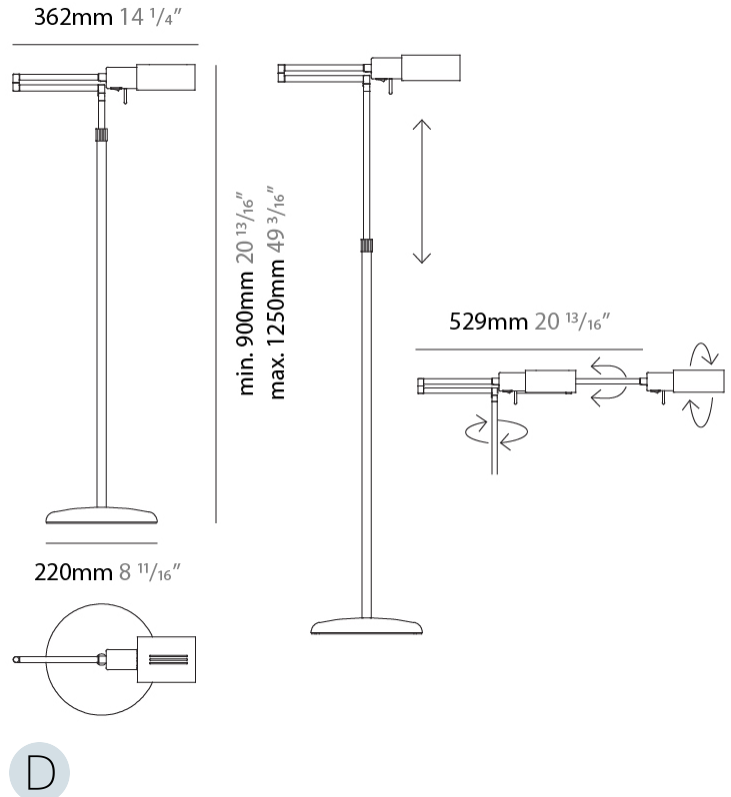

PROJECT	
TYPE	
SPECIFIER	
QUANTITY	
DATE	

ELEA LECTURA PORTABLE

D94050-

base number   Finish
Options

1. To build a product code in our configurator select the specify button on the base model # product page
2. To build a manual product code on this datasheet choose from the options listed below in blue font and add the suffix to the base model #

GENERAL

Series: Elea Lectura
Brand: Milan
Division: Design
Mounting Type: Portable
Mounting Location: Floor
Subcategory: Floor

PHYSICAL

Shape: Abstract
Length (mm): 362 - 529
Length (in): 14 1/4
Height (mm): 900 - 1250
Height (in): 35 3/8
Extension (mm): 362 - 529
Extension (in): 14 1/4
Light Distribution: Adjustable / Direct
Fixture Finish: [BLK / NIC](#)
Fixture Material: Aluminum

ELECTRICAL

Lamp Type: LED
Input Wattage (W): 12
Dimming: Electronic Low Voltage Dimming
Input Voltage (V): 120Vac Direct Line

LED

Number of LEDs: 3
Color Temperature (°K): 2700-2900
Max. Delivered Lumen (lm): 900
CRI: >80 CRI

OPTICAL

Adjustability: Tilting and rotating

RATINGS AND CERTIFICATIONS

Certified By: Certified for North American Standards
IP rating: IP20