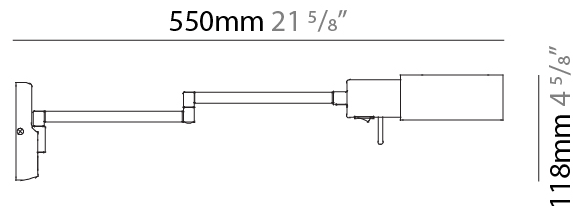

ELEA LECTURA SURFACE

D93246-

base number   Finish
Options

PROJECT	_____
TYPE	_____
SPECIFIER	_____
QUANTITY	_____
DATE	_____

1. To build a product code in our configurator select the specify button on the base model # product page
2. To build a manual product code on this datasheet choose from the options listed below in blue font and add the suffix to the base model #

GENERAL

Series: Elea Lectura
Brand: Milan
Division: Design
Mounting Type: Surface
Mounting Location: Wall

PHYSICAL

Shape: Abstract
Length (mm): 362 - 550
Length (in): 14 1/4
Height (mm): 118
Height (in): 4 5/8
Extension (mm): 362 - 550
Extension (in): 14 1/4
Light Distribution: Adjustable / Direct
Fixture Finish: **BLK / NIC**
Fixture Material: Aluminum

ELECTRICAL

Lamp Type: LED
Input Wattage (W): 12
Dimming: Electronic Low Voltage Dimming
Input Voltage (V): 120Vac Direct Line

LED

Number of LEDs: 3
Color Temperature (°K): 2700-2900
Max. Delivered Lumen (lm): 900
CRI: >80 CRI

OPTICAL

Adjustability: Tilting and rotating

RATINGS AND CERTIFICATIONS

Certified By: Certified for North American Standards
IP rating: IP20

J-Box cover plate
Included